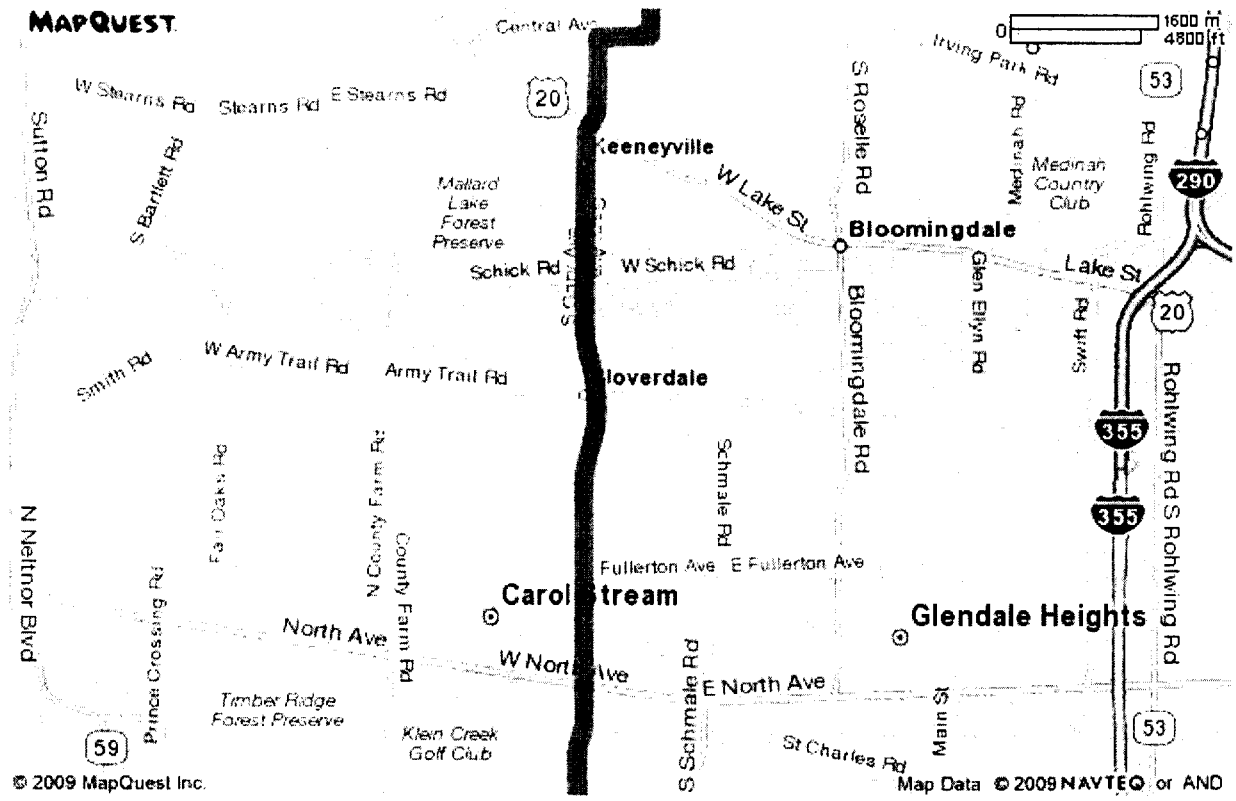

x

MAPQUEST

Trip to 1141 W Irving Park Rd
Schaumburg, IL 60193-3512
8.42 miles - about 15 minutes

Notes

701 W Thomas Rd, Wheaton, IL 60187-3141

- 1. Start out going **WEST** on **THOMAS RD / W THOMAS RD** toward **FANCHON ST**. Continue to follow **THOMAS RD**. go 0.1 mi
- 2. Turn **RIGHT** onto **GARY AVE**. go 7.0 mi
- 3. Turn **RIGHT** onto **CENTRAL AVE**. go 0.4 mi
- 4. Turn **LEFT** onto **RODENBURG RD**. go 0.8 mi
- 5. Turn **RIGHT** onto **W IRVING PARK RD / IL-19**. go 0.0 mi
- 6. 1141 W IRVING PARK RD is on the **RIGHT**. go 0.0 mi

1141 W Irving Park Rd, Schaumburg, IL 60193-3512 Total Travel Estimate : 8.42 miles - about 15 minutes

Route Map [Hide](#)

All rights reserved. Use subject to License/Copyright | [Map Legend](#)

Directions and maps are informational only. We make no warranties on the accuracy of their content, road conditions or route usability or expeditiousness. You assume all risk of use. MapQuest and its suppliers shall not be liable to you for any loss or delay resulting from your use of MapQuest. Your use of MapQuest means you agree to our [Terms of Use](#)